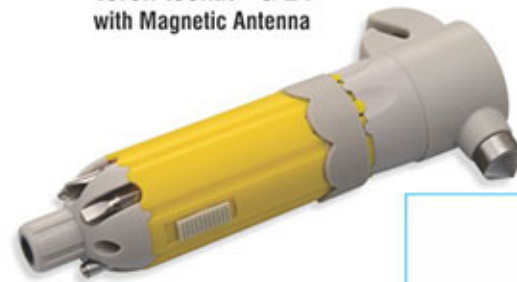

Luxury Double Torch toolkit - G 24 with Magnetic Antenna