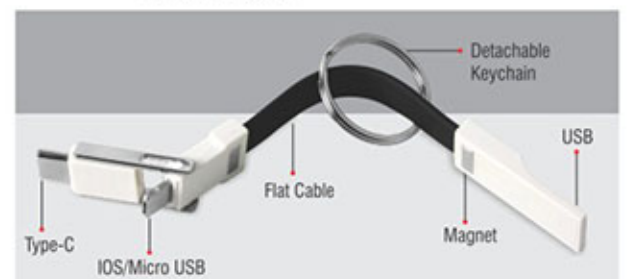

Wireless Speaker - C 14
(Universal phone compatibility)

- Wireless Speaker, just place your phone on the top
- Upto 19 hours continuous playback
- No bluetooth needed

3 In 1 Data Cable with Spinner - C 66
not just a toy!

- A fidget spinner that is not just a toy!
- Can charge iPhones and Android phones
- Has Lightning, Micro-USB, and USB 'C' type connectors

Magnetic 3 in 1 charging cable with Keychain - C 74

- The cable has Micro-USB, Lightning(iOS), and type C connectors
- Nice and convenient key ring design
- Built-in magnet for complete ease of use. Just open and plug in when needed
- Perfect for travel