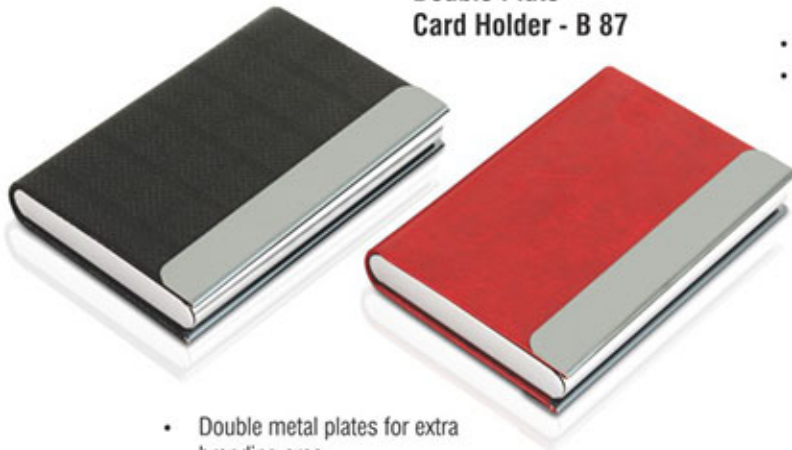

Chip : Table clock
with silver ring | 5 inch dial - A 129

- Round table clock with beautiful color borders
- Fluorescent / Silver outer ring option
- Branding inside dial, makes sure your brand will be remembered

Chipper: Table clock
with Fluorescent ring | 5 inch dial - A 126

3 in 1 Gel Highlighter - B 53
with keyboard brush and screen cleaner

- 3 in 1 Lipstick style gel highlighter
- Has a Keyboard brush & screen cleaner
- Non drying wax highlighter

Double side Card Holder - B36

- 2 sided card holder, front and back
- Elegant metal finish
- Magnetic Cover

Double Plate Card Holder - B 87

- Double metal plates for extra branding area
- Magnetic cover to close in a snap