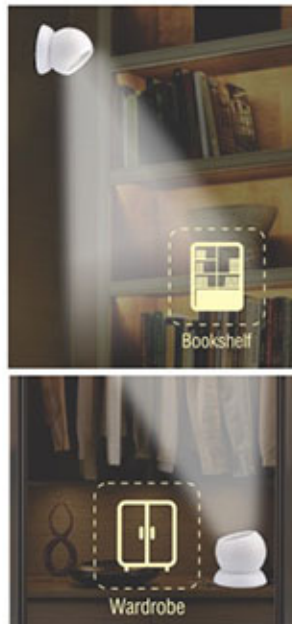

Voila : 4 in 1 Tumbler with LED Lamp, Table Fan & Mobile Stand (Dual Power) (USB Cable included) - E 210

- Bright LED table lamp with 3 brightness modes
- Integrated fan for use during hot days / power cuts
- Spacious tumbler to keep you organized
- Handy mobile stand to watch videos in landscape mode
- Ultra Flexible, can be adjusted to face any direction
- Touch sensitive button to turn the lamp & fan on/off and to adjust dimmer control
- Dual Power option: Works on 3 x AA batteries (not included) or USB power (cable included)

PLAY VIDEO

Scan code using phone camera

Magnetic 720 degree Sensor Light with Motion Sensor (with detachable magnetic stand) - E208s

Magnetic 720 degree work light with 3 light modes (with detachable magnetic stand) - E 208

Strong Magnetic

Light Sensor

Motion Sensor

- Round sensor light with auto on/ off function
- Built-in Motion and Light sensor
- Long battery life as light turns off automatically after set time, and works only in the dark
- No electricity needed, works on 3xAAA batteries