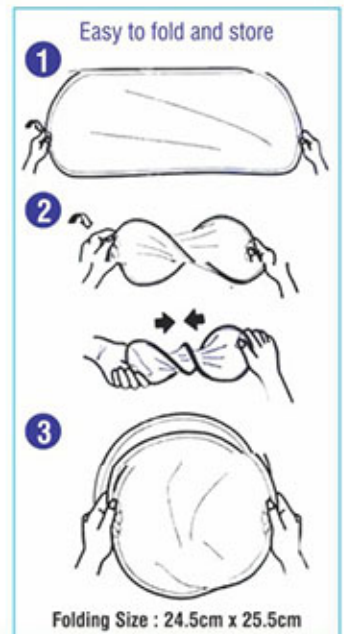

- Block Sunlight & harmful UV rays
- Reflective Silver Polyester
- Big Branding Area
- Folds to save space

Open Size : 149.3cm x 69cm