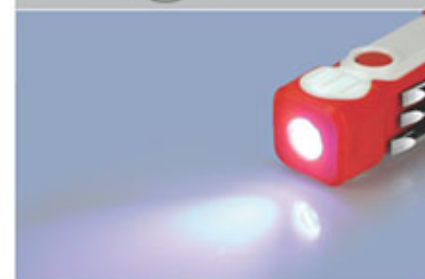

- Mini toolkit with fold out tools
- 3 x Flathead and 3 x Philips screwdrivers
- Double action light works as torch and working light
- 6 full length screwdrivers