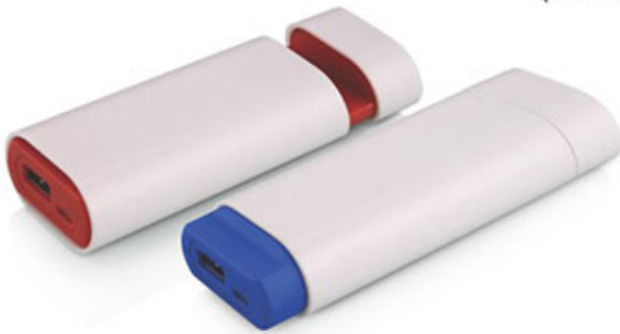

Powerglow Sliding Power Bank - C 42
(with mobile stand) (6,000 mAh)

- Logo lights up when in use
- Slide out body to reveal mobile stand
- Safety oriented: Intelligent protection against overcharging, over-discharging, and overload