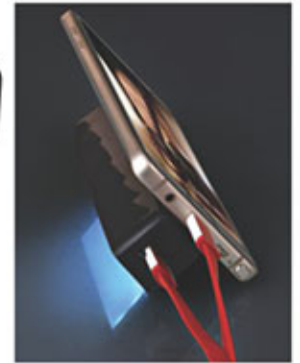

Mini Power Bank - C 45
(with silicon vacuum) (3,000 mAh)