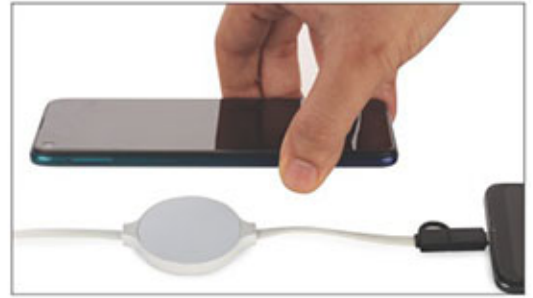

PLAY VIDEO

Scan code using phone camera

**Cable with Wireless Charge
(iOS, Micro, Type C) - C 100**

- Innovative design: Cable with 5W wireless charger
- Can charge 2 phones at once
- Micro-USB, Lightning and Type 'C' connectors included

**USB Hub
with Detachable Cable - C 101
(iOS, Micro, Type C)**

- Detachable cable with Micro-USB & Lightning ports
- Connect upto 3 pen drives, hard disks, phones
- Fresh design, compact USB hub with cable
- Separate Type C connector