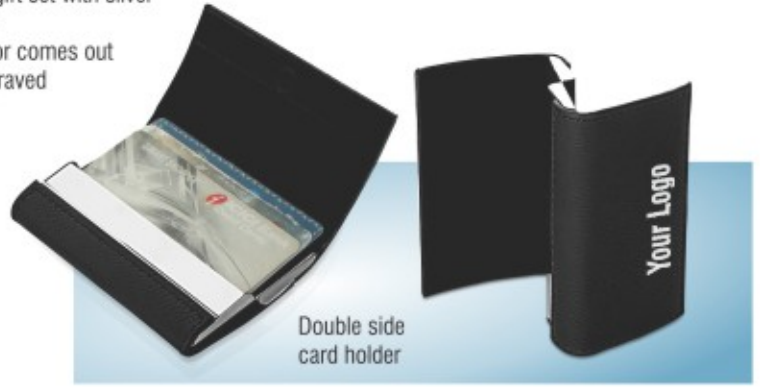

3 PC Gift Set
Double Side Card Holder, PU Keychain, PU Pen - Q 31
(Silver Engraving Color)

- Beautiful gift set with silver highlights
- Silver color comes out when engraved