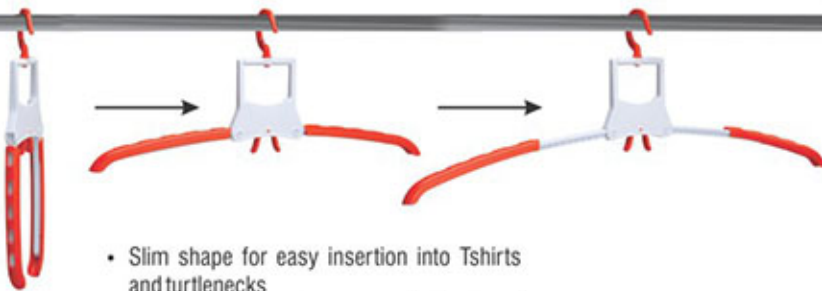

Folding Compact Scissors - E 186

- Ultra compact scissors that fits in the space of a pen
- Opens up automatically when cap is opened
- Very easy and intuitive to use

Folding Plastic Hanger - E 204

- Slim shape for easy insertion into Tshirts and turtle necks
- Folds easily for saving space during travel and storage
- Adjustable design for kids & adults