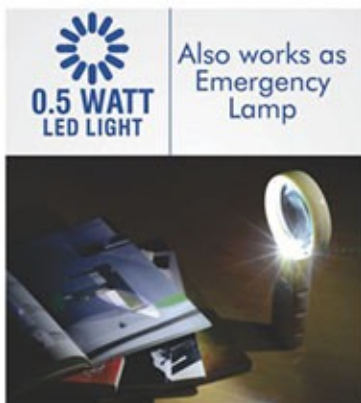

5 LED Magnifier - E 25

- 3x Magnification
- 5 LED illuminator
- Works on just 2xAA batteries

Magna : Magnifier with Lamp Function (with Half Watt LED) - E 175

- Built-in Single Ultra Bright White LED
- Works on just 2 x AA batteries
- Powerful 3X magnification

Mini magnifier with LED illuminator- E 148

- Built in LED illuminator for reading in low light conditions
- Mini portable design

Flexi desk lamp - E 174

- Unique bead style Lamp with flexible neck
- Bright Warm-White light resembles natural sunlight
- Dual Power option: Works on 3 x AA batteries (not included) or USB power (cable included)