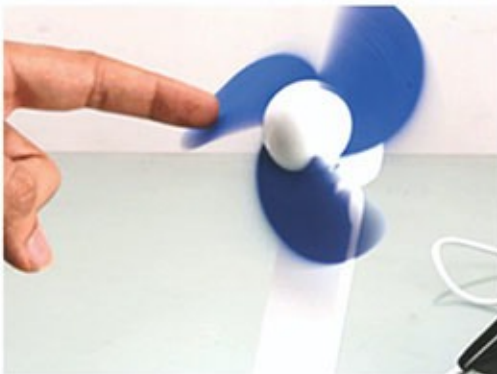

Folding Laptop Stand - C 20
(Suitable for travel)

- Fits all 13"-18" laptops
- Better screen level reduces neck and shoulder strain
- Improves keyboard angle for easier and faster typing
- Huge branding area, folds to save space

Folding Table USB fan - C 37

- Takes very little space on your desk
- Works with Laptops, Pcs and even Power Banks!
- Harmless Blades
- Can be folded when not in use

PLAY VIDEO

Scan code using phone camera

Clip-on charging cable - C 78
with double side light up logo
(for iOS, Micro-USB, Type C)

- Logo glows when cable is used.
- Useful for charging and syncing data
- Reversible iPhone / Micro USB connector for less cluttered feel

3 in 1 Mobile Fan - C 40
Android/ Windows/ iPhone

- This mini mobile fan will make you feel cool wherever you are. All you need is your phone / power bank.
- Blades made of high quality silicon which are safe to use
- Just plug and play