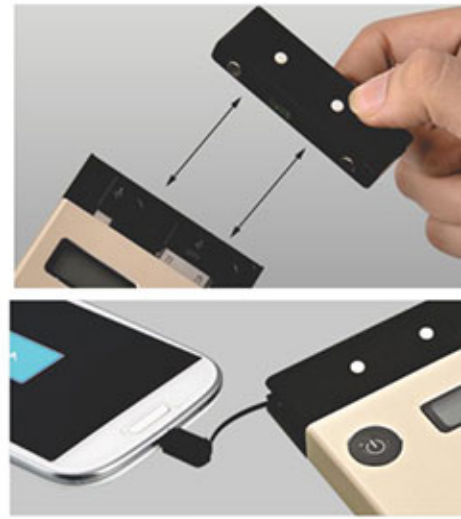

Without Type C Port - C 77

Powerglow Desk power bank - C 43 dual USB ports (3,000 mAh)

- Proprietary connector: just place on base to charge
- Has 2 USB ports that can be used to charge devices when power bank is not charging
- Logo glows when base is plugged

POWER GLOW

Caplet Power bank - C 46 with hidden USB charging cable (3,000 mAh)

- Mini design suitable for travelling
- Micro-USB connector included in the body itself.
- Just lift the rubber cover to unveil.

**Premium Magic Box
Power Bank - C 18**
Hassle-free power backup

- High quality Lithium polymer battery
- Exclusive Aluminium alloy body
- In-built retractable cables
- iPhone connector pins included
- High safety design: Discharge, Overcharge, Overload, Short-circuit, and Lighting protection function