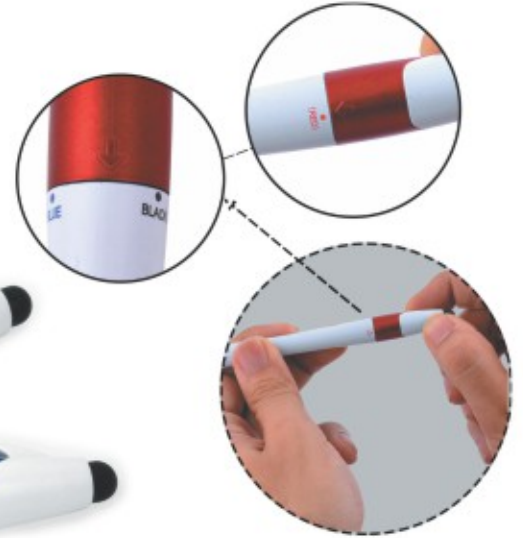

- Table stand with attached pen
- Adhesive tape at bottom to stick to tables
- 180 degree Adjustable cap
- Double side flat printing area

**Mini Clip Pen
| Hang to bags/ Belts easily - L 138**

- Mini clip pen
- Carabiner function, hang easily to bags, loops easily

**4 Refill Pen
with Mobile Stand and Stylus - L 139**

- Multi-function Multi-refill table pen
- Has a phone stand for watching videos easily
- Has 4 color refills
- Stylus at the back

Oval Flat Pen - L 140

- Fresh design flat pen
- Easily printable large area on both sides
- Flat clip for extra area

Twisty 3 refill Pen with Stylus (Ultra Sleek) - L 91

- Ultra sleek 3 refill pen
- Just twist to change refill color
- Stylus at the back
- 3 refill colors: Black, Red & Blue