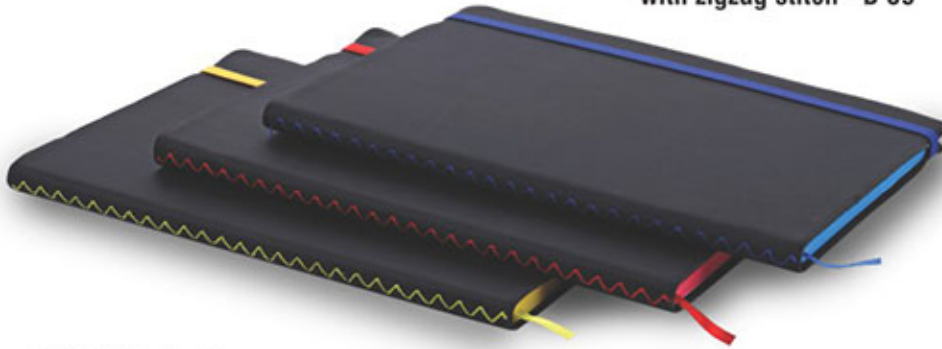

**Neon Notebook
with zigzag stitch - B 89**