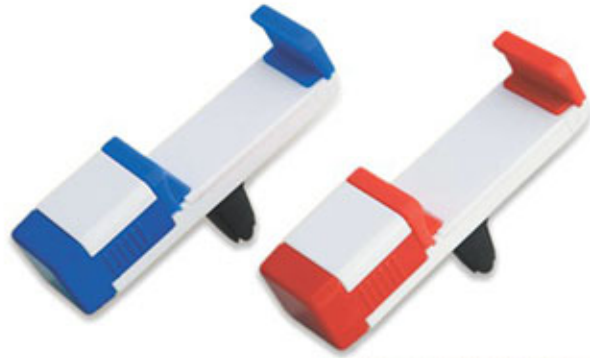

- Fits inside car cup holders and also side doors of most cars
- Wide mouth for easy use even while driving
- Also works as a car storage box
- Push to open, Auto-close lid

Car Vent Mobile Holder with Emergency Hammer - E 162