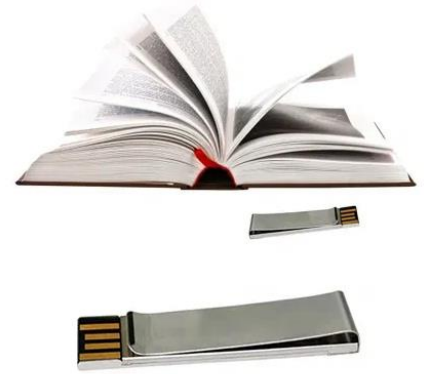

Credit Card Shape Pendrive

USB FLASH DRIVE

Round Shape Card USB

Card Opener USB Pendrive

Puzzle Card Pendrive

Triangle Card Pendrive

Swivel USB

Classic Pendrive

Metal Swivel Usb

Key Chain Ring Usb

Mini Metal Usb

Key Lock USB Pendrive

key Shape Metal Pendrive

key Shape Metal Pendrive

Bat shape Metal Pendrive with Stylus

Bookmark Metal Pendrive

Pen Laser Pendrive

Pen Stylus Pendrive

Wristband USB

Goldbar Metal Pendrive

Foot Shape Metal USB Pendrive

Message in a Bottle USB Pendrive

Leather Keychain USB Pendrive

Leather Swivel USB Pendrive