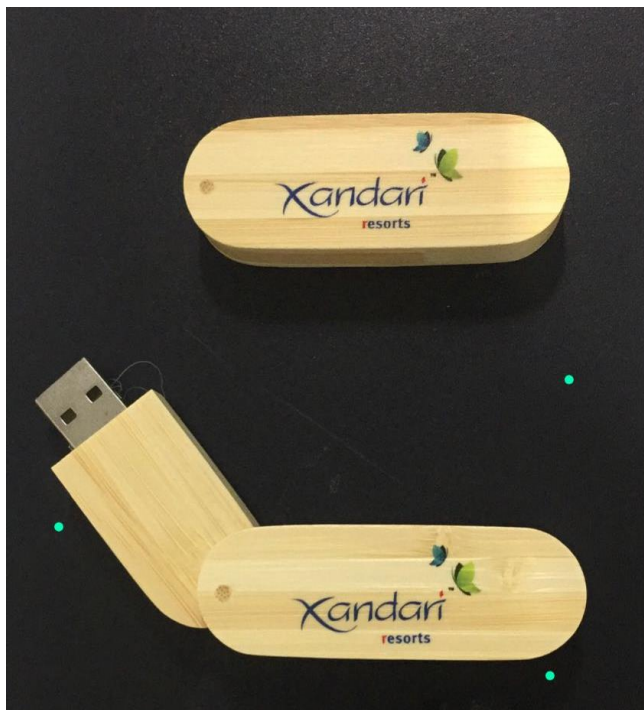

Metal Swivel Usb

Key Chain Ring Usb

Mini Metal Usb

Key Lock USB Pendrive

key Shape Metal Pendrive

key Shape Metal Pendrive

Bat shape Metal Pendrive with Stylus

Bookmark Metal Pendrive

Pen Laser Pendrive

Pen Stylus Pendrive

Wristband USB

Goldbar Metal Pendrive

Foot Shape Metal USB Pendrive

Message in a Bottle USB Pendrive

Leather Keychain USB Pendrive

Leather Swivel USB Pendrive

Leather Magnet USB Pendrive

Opener USB Pendrive

Aeroplane USB Pendrive

Wooden with Wooden Box Pendrive

Wooden Swivel USB Pendrive

Wooden Card Pendrive

Wooden twister Pendrive

Wooden Broad Pendrive

Wooden Oval Pendrive

Eco Friendly USB Pendrive

Diamond USB Pendrive

Crystal USB Pendrive

Cassette Usb

Doctor USB Pendrive

Customized PVC USB Pendrive

Camera USB Pendrive